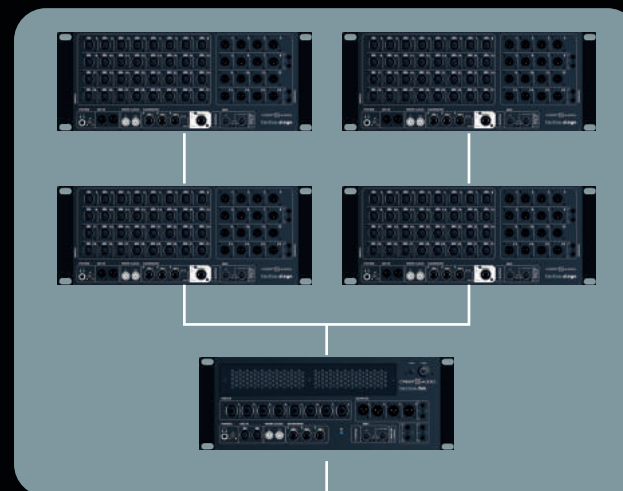

tactus.foh

The core of your tactus mixing system

- | 8 Mic/Line Inputs | 8 Line Outputs |
- | Stereo AES I/O | MIDI | Word Clock |
- | On-board four port Ethernet Switch |

tactus.stage

19" Network I/O made for the stage

- | 32 Mic/Line Inputs | 16 Line Outputs |
- | Stereo AES I/O | MIDI | Word Clock |
- | On-board 4-port Ethernet Switch |

tactus.control

Optional Fader Expansion Panel

- | 16 Motorized Faders for Tactile Control |
- | Designed to work with WAVES LV1 |

professional
touchscreen
control

| HOUSES OF WORSHIP | CORPORATE | MUSIC VENUES | RECORDING | BROADCAST | RENTAL |

tactus. the revolutionary audio mixing system

| FOH |

| MONITORS |

| BROADCAST |

Up to **8 tactus.stage**, **3 tactus.foh**, **3 PCs** and optional **tactus.control** surfaces, you can handle any audio mix. With up to 256 input channels and dozens of outputs it's unlikely you'll come across something tactus can't handle.