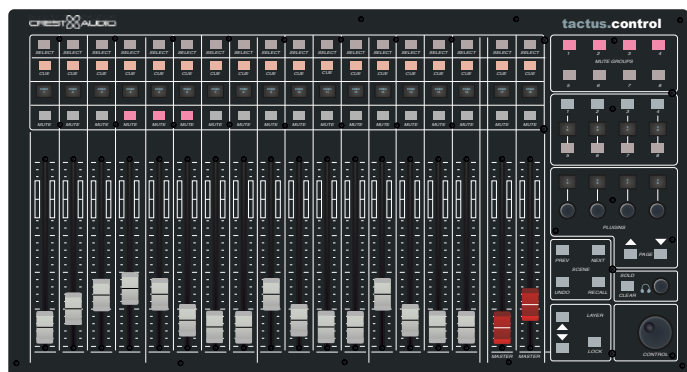

tactus.foh

The core of your tactus mixing system

- | 8 Mic/Line Inputs | 8 Line Outputs |
- | Stereo AES I/O | MIDI | Word Clock |
- | On-board four port Ethernet Switch |

tactus.stage

19" Network I/O made for the stage

- | 32 Mic/Line Inputs | 16 Line Outputs |
- | Stereo AES I/O | MIDI | Word Clock |
- | On-board 4-port Ethernet Switch |

tactus.control

Optional Fader Expansion Panel

- | 16 Motorized Faders for Tactile Control |
- | Designed to work with WAVES LV1 |

professional
touchscreen
control

| HOUSES OF WORSHIP | CORPORATE | MUSIC VENUES | RECORDING | BROADCAST | RENTAL |

tactus. the revolutionary audio mixing system

| FOH |

| MONITORS |

| BROADCAST |

Up to **8 tactus.stage**, **3 tactus.foh**, **3 PCs** and optional **tactus.control** surfaces, you can handle any audio mix. With up to 256 input channels and dozens of outputs it's unlikely you'll come across something tactus can't handle.